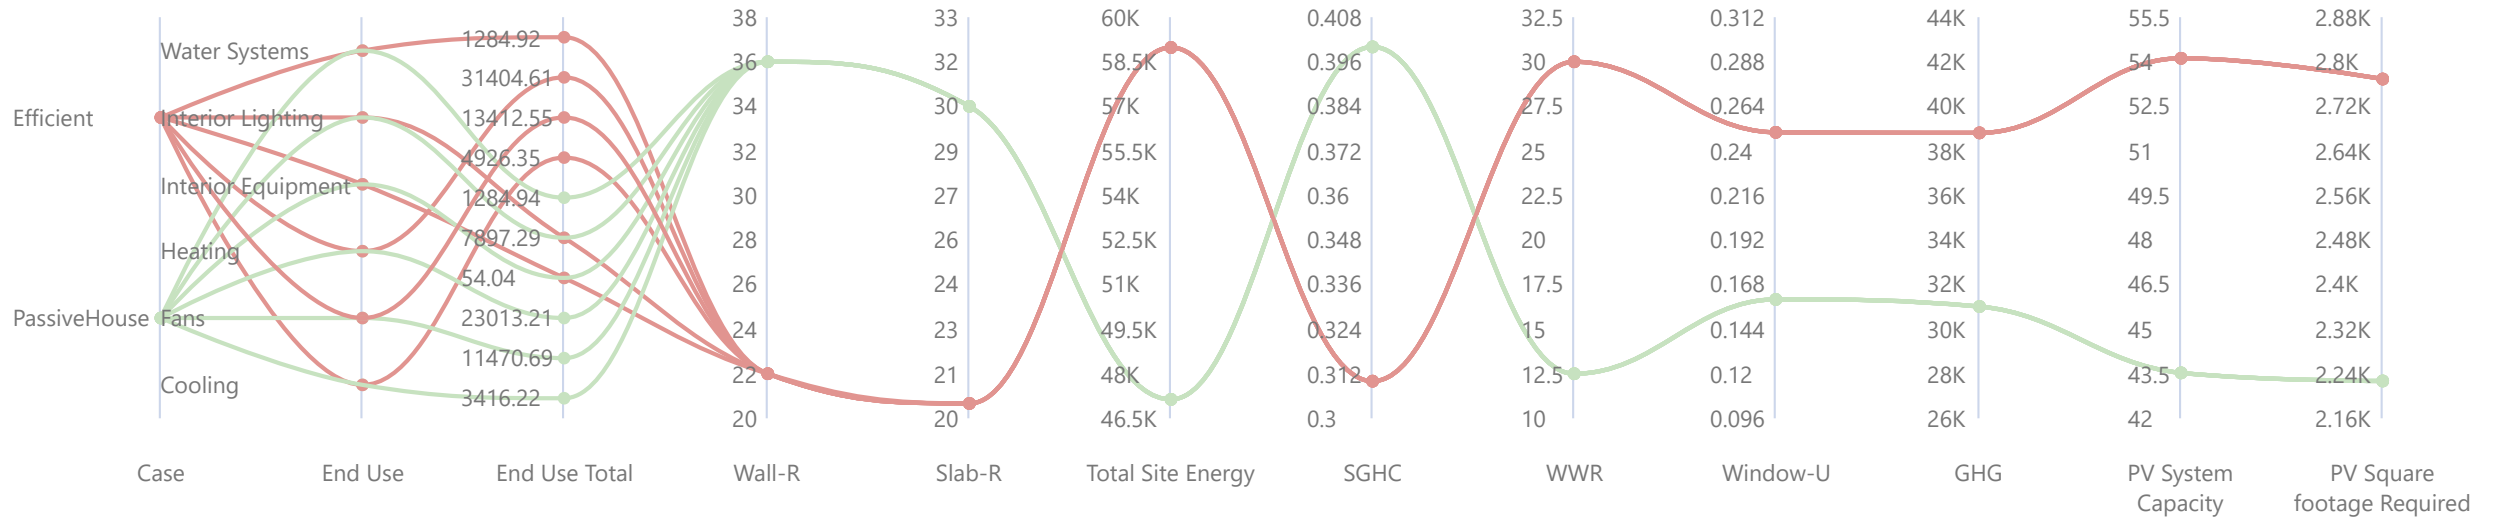

# NEB Daycare - Sustainability Options Comparison

Case

PassiveHouse Efficient

## Max of GHG by Case

NEB Daycare